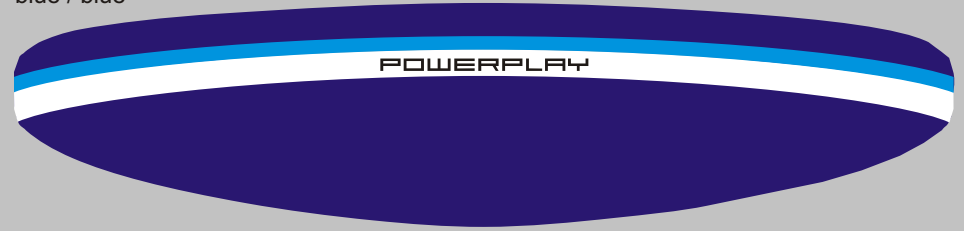

# Sting - Standard designs 2006

black / red

blue / blue

orange / yellow

red / orange